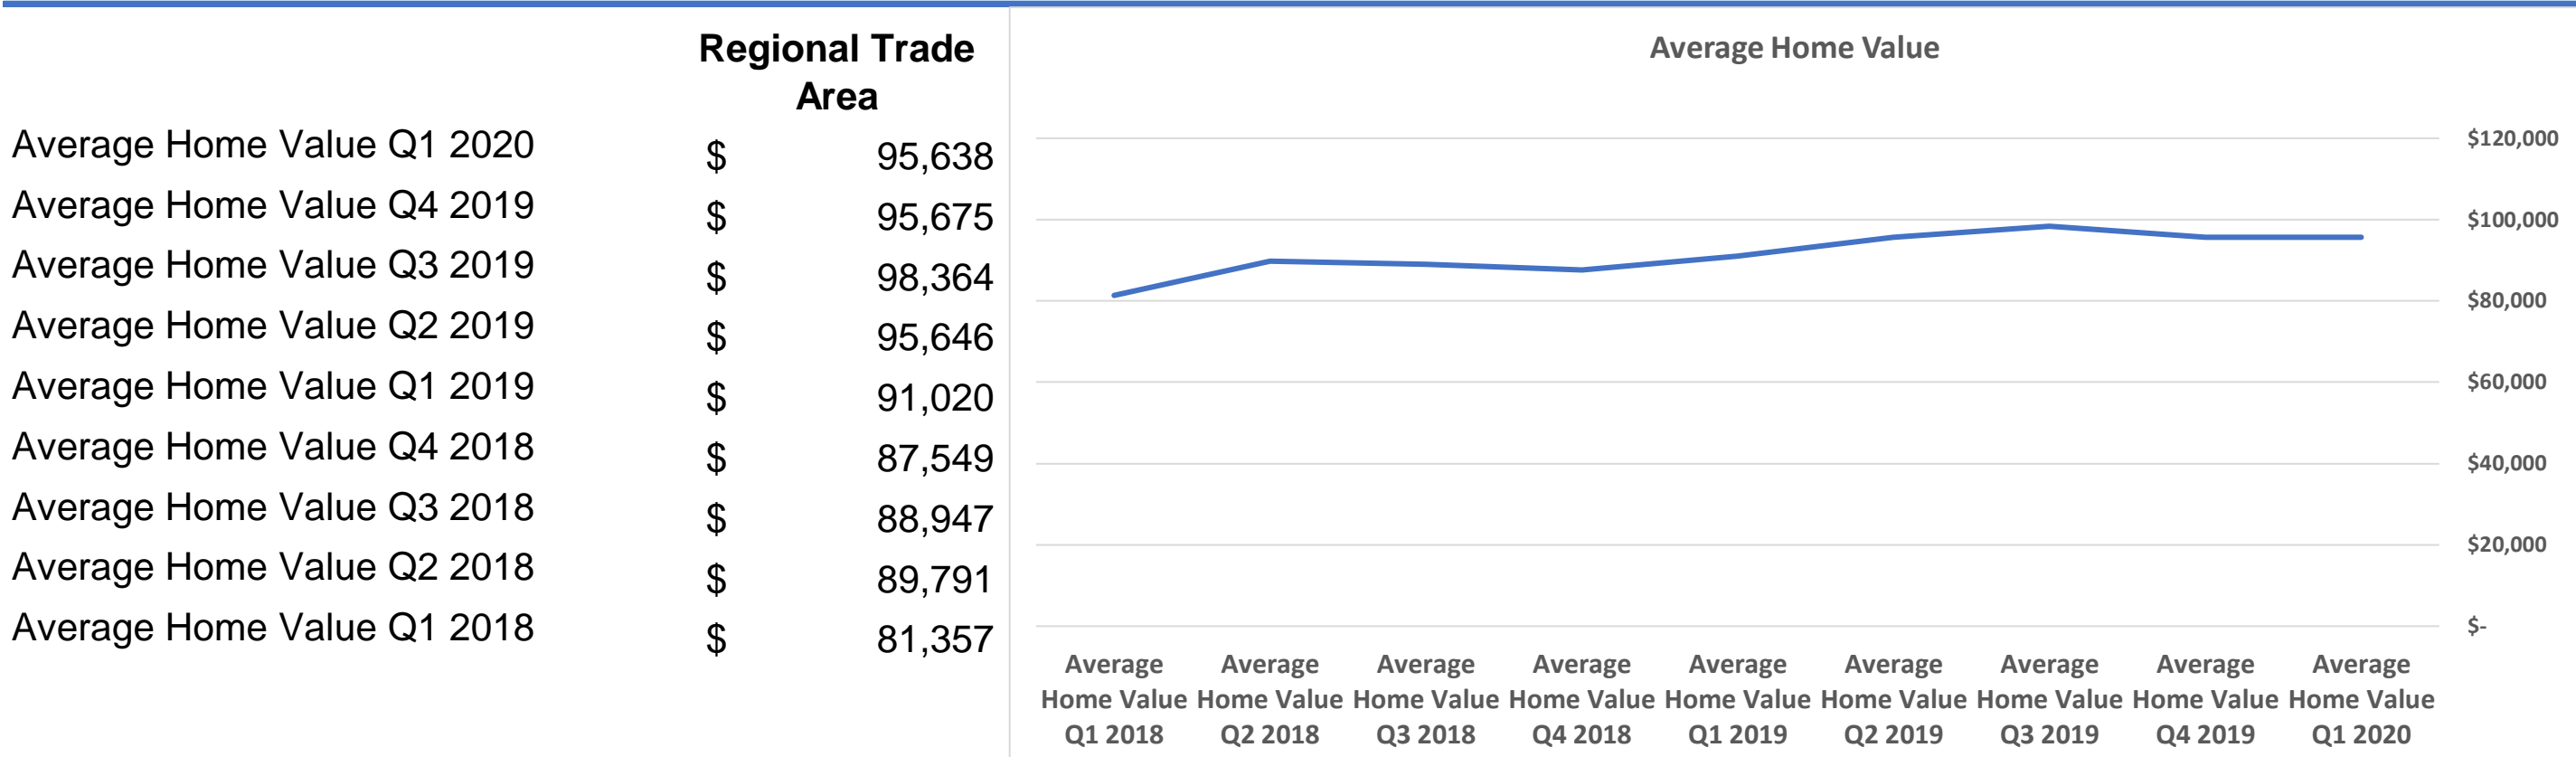

Demographic Trends

Calculated using TAS Retrieval
 Latitude: 31.713172 Longitude: -81.746064
 Sep 21, 2020

Ludowici, GA

Population

Households

Average Home Value

GDP

Unemployment Rate