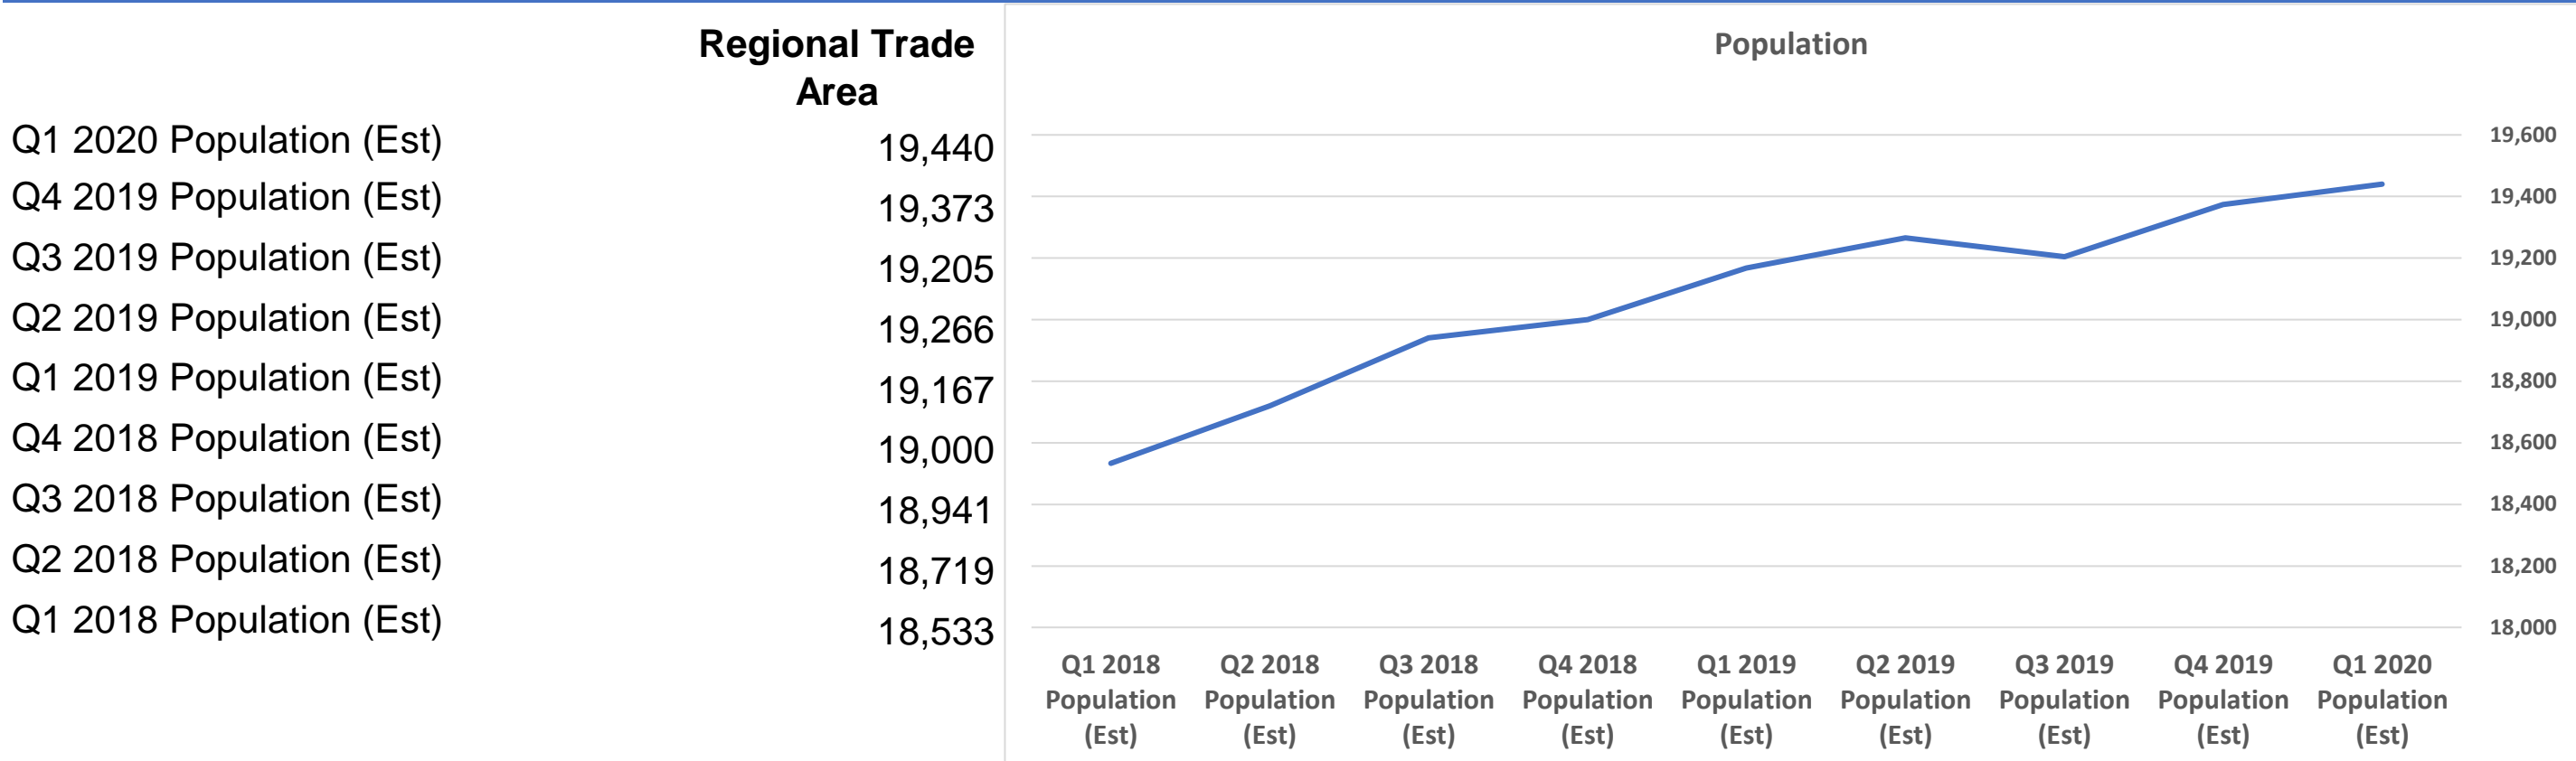

Demographic Trends

Calculated using TAS Retrieval
 Latitude: 31.713172 Longitude: -81.746064
 Sep 21, 2020

Ludowici, GA

Population

Households

Average Home Value

GDP

Unemployment Rate