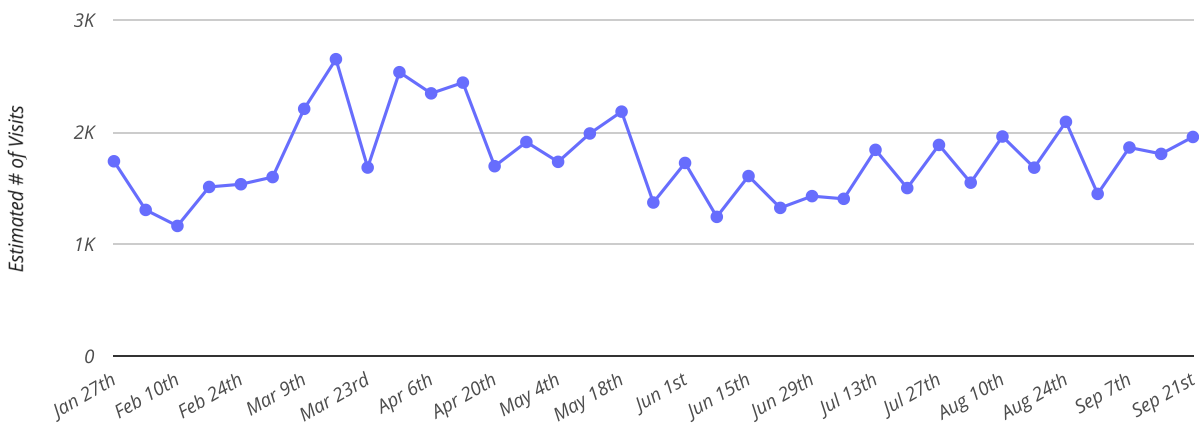

### Metrics

	Est. # of Customers	Est. # of Visits	Avg. Visits / Customer	Panel Visits
IGA/Dollar General / US 84	21.9K	63.9K	2.91	2.3K

### Visits Trend