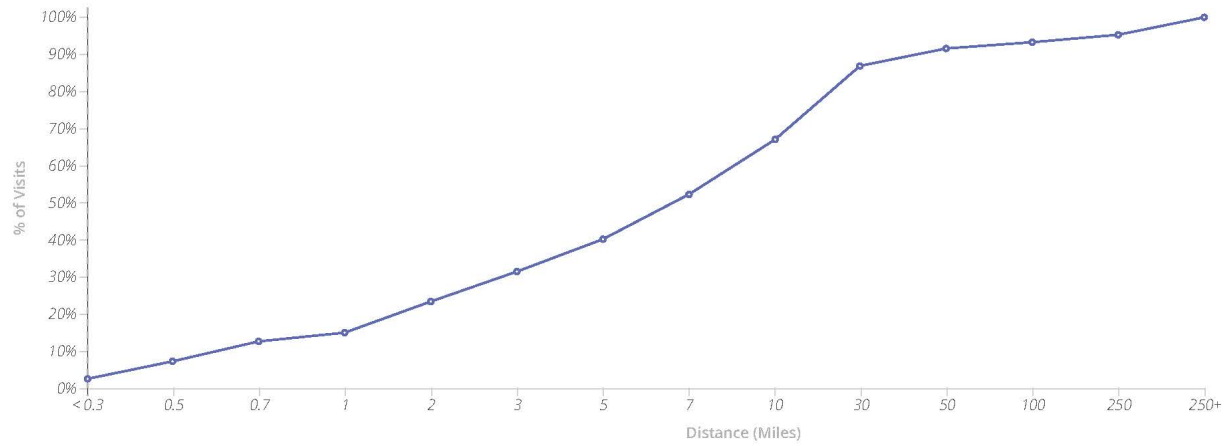

Trade Area Coverage by Distance

Trade Area Coverage By Distance

● IGA/Dollar General / US 84