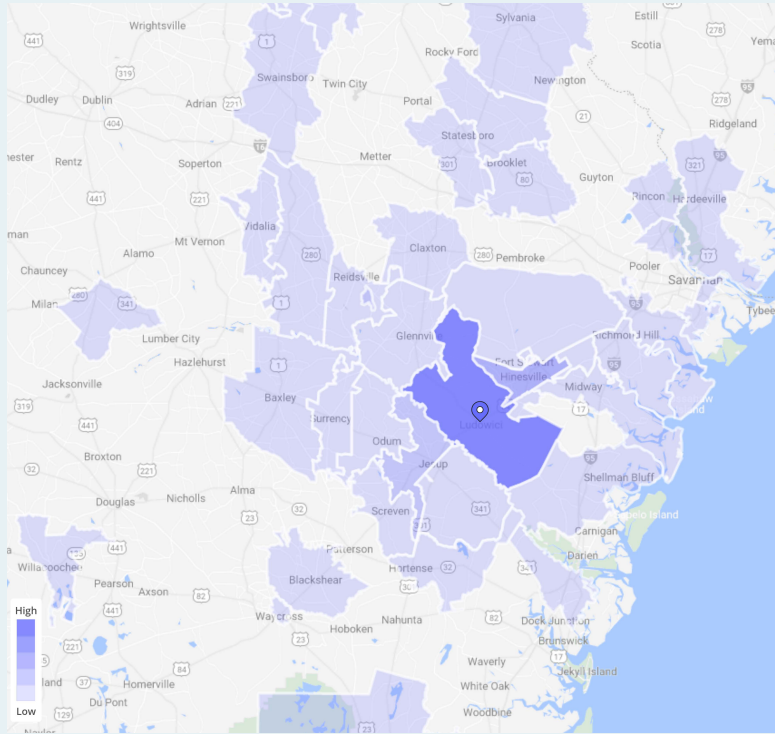

IGA/Dollar General: Home Location by ZIP Code

IGA/Dollar General			
	Zip Code	City, State	% of Customers
1	31316	Ludowici, GA	31.30%
2	31313	Hinesville, GA	18.41%
3	31545	Jesup, GA	9.03%
4	31546	Jesup, GA	5.46%
5	30427	Glennville, GA	4.44%
6	31301	Allenhurst, GA	3.45%
7	31419	Savannah, GA	1.84%
8	31320	Midway, GA	1.30%
9	31555	Odum, GA	1.29%
10	30453	Reidsville, GA	0.99%
11	31315	Fort Stewart, GA	0.73%
12	31324	Richmond Hill, GA	0.73%
13	31513	Baxley, GA	0.71%
14	31525	Brunswick, GA	0.70%
15	11236	Brooklyn, NY	0.65%
16	31516	Blackshear, GA	0.57%
17	19018	Clifton Heights, PA	0.54%
18	60625	Chicago, IL	0.49%
19	31331	Townsend, GA	0.48%
20	30474	Vidalia, GA	0.47%
21	13619	Carthage, NY	0.47%