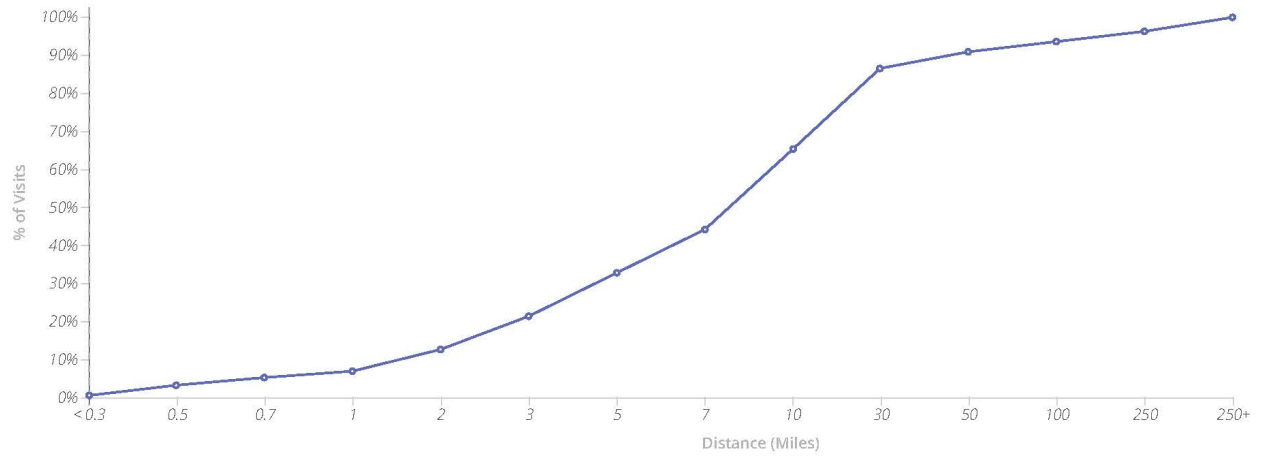

Trade Area Coverage by Distance

Trade Area Coverage By Distance

● Dairy Queen / Highway 301 S