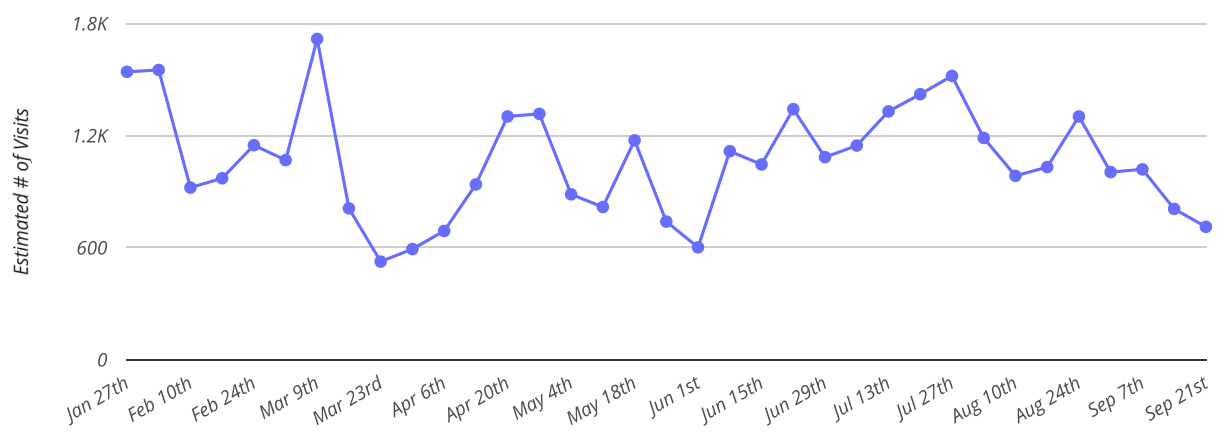

## Metrics

	Est. # of Customers	Est. # of Visits	Avg. Visits / Customer	Panel Visits
Dairy Queen / Highway 301 S	17.2K	38.7K	2.24	1.7K

## Visits Trend