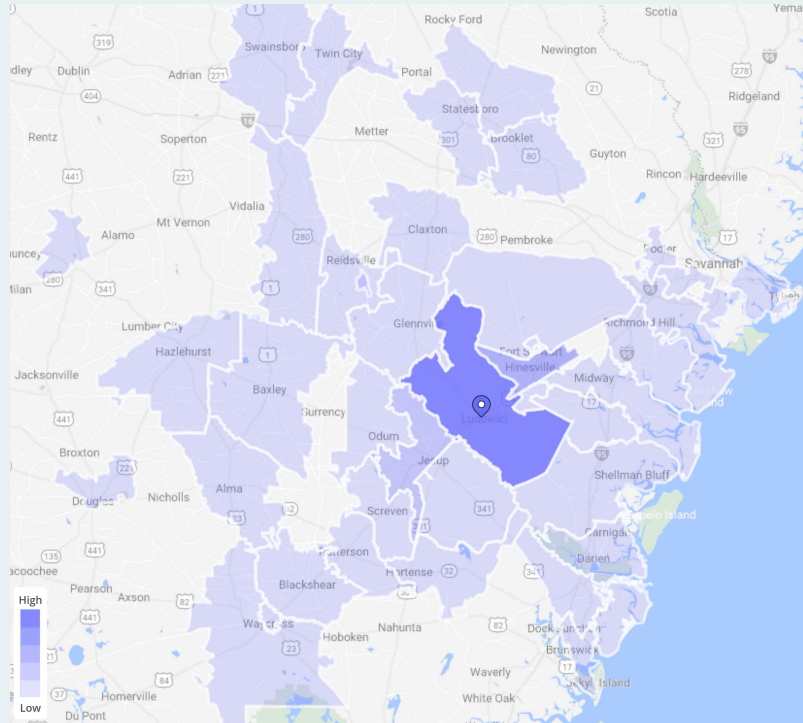

Dairy Queen: Home Location by ZIP Code

Dairy Queen			
	Zip Code	City, State	% of Customers
1	31316	Ludowici, GA	32.52%
2	31313	Hinesville, GA	15.69%
3	31545	Jesup, GA	7.64%
4	31301	Allenhurst, GA	6.37%
5	31546	Jesup, GA	3.60%
6	30427	Glennville, GA	3.53%
7	31323	Riceboro, GA	1.44%
8	31331	Townsend, GA	1.26%
9	31305	Darien, GA	1.07%
10	31320	Midway, GA	1.02%
11	31543	Hortense, GA	0.82%
12	31560	Screven, GA	0.81%
13	31555	Odum, GA	0.71%
14	31525	Brunswick, GA	0.60%
15	30458	Statesboro, GA	0.59%
16	31322	Pooler, GA	0.58%
17	26426	Salem, WV	0.56%
18	30417	Claxton, GA	0.55%
19	30401	Swainsboro, GA	0.55%
20	31501	Waycross, GA	0.52%
21	30453	Reidsville, GA	0.52%