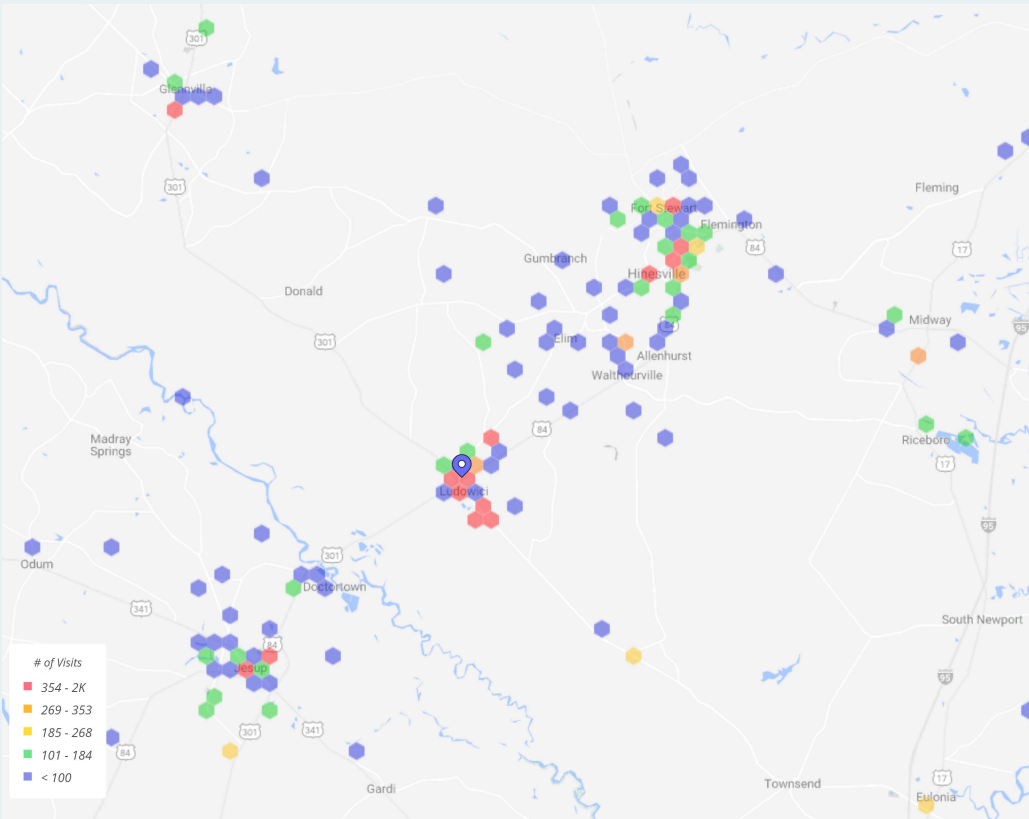

## Length-Of-Stay

● IGA/Dollar General / US 84

Average Stay

26 Min

# Trade Area Coverage by Distance

Trade Area Coverage By Distance

● IGA/Dollar General / US 84

# IGA/Dollar General: Home Location Mobile Mapping

# IGA/Dollar General: Work Location Mobile Mapping