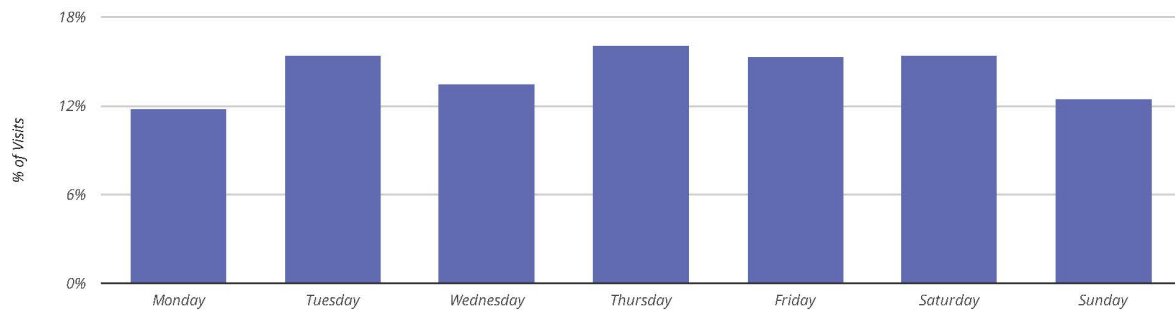

Daily Visits

● IGA/Dollar General / US 84