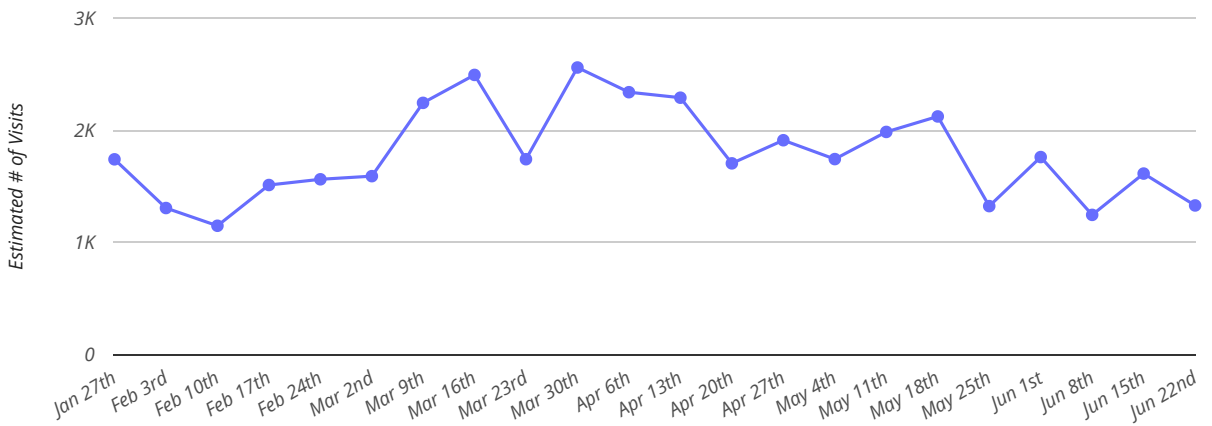

### Metrics

	Est. # of Customers	Est. # of Visits	Avg. Visits / Customer	Panel Visits
IGA/Dollar General / US 84	16.2K	40.8K	2.52	1.5K

### Visits Trend