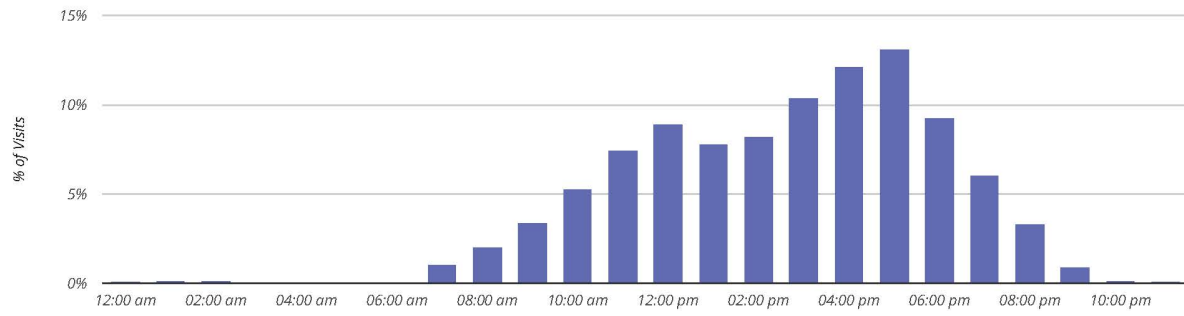

### Metrics

	Est. # of Customers	Est. # of Visits	Avg. Visits / Customer	Panel Visits
IGA/Dollar General / US 84	16.2K	40.8K	2.52	1.5K

### Visits Trend

## Hourly Visits

● IGA/Dollar General / US 84