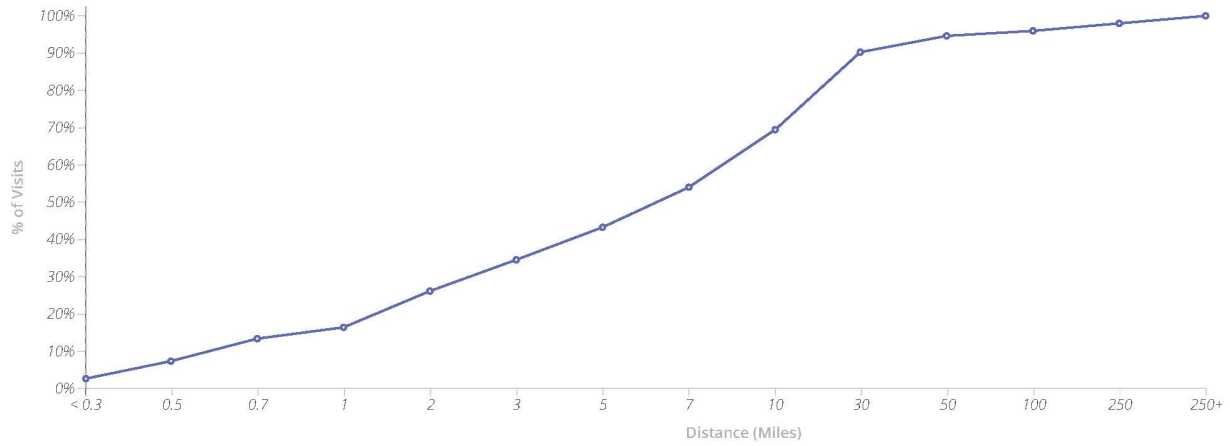

Trade Area Coverage by Distance

Trade Area Coverage By Distance

● IGA/Dollar General / US 84