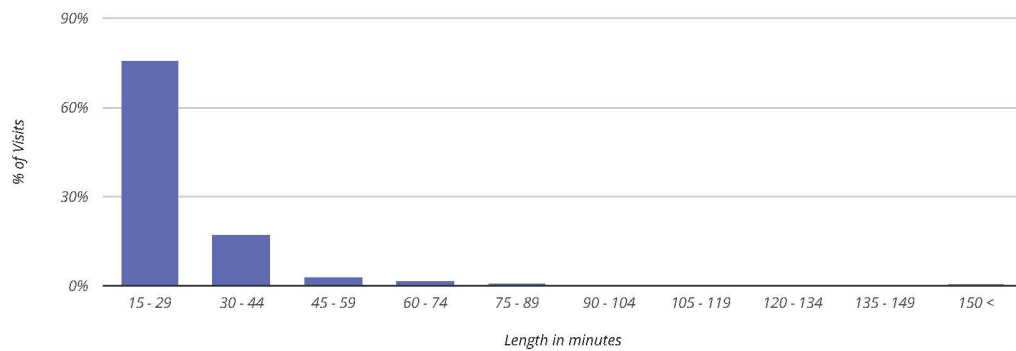

### Visits Trend

## Hourly Visits

● IGA/Dollar General / US 84

## Daily Visits

● IGA/Dollar General / US 84

## Length-Of-Stay

● IGA/Dollar General / US 84

Average Stay

26 Min