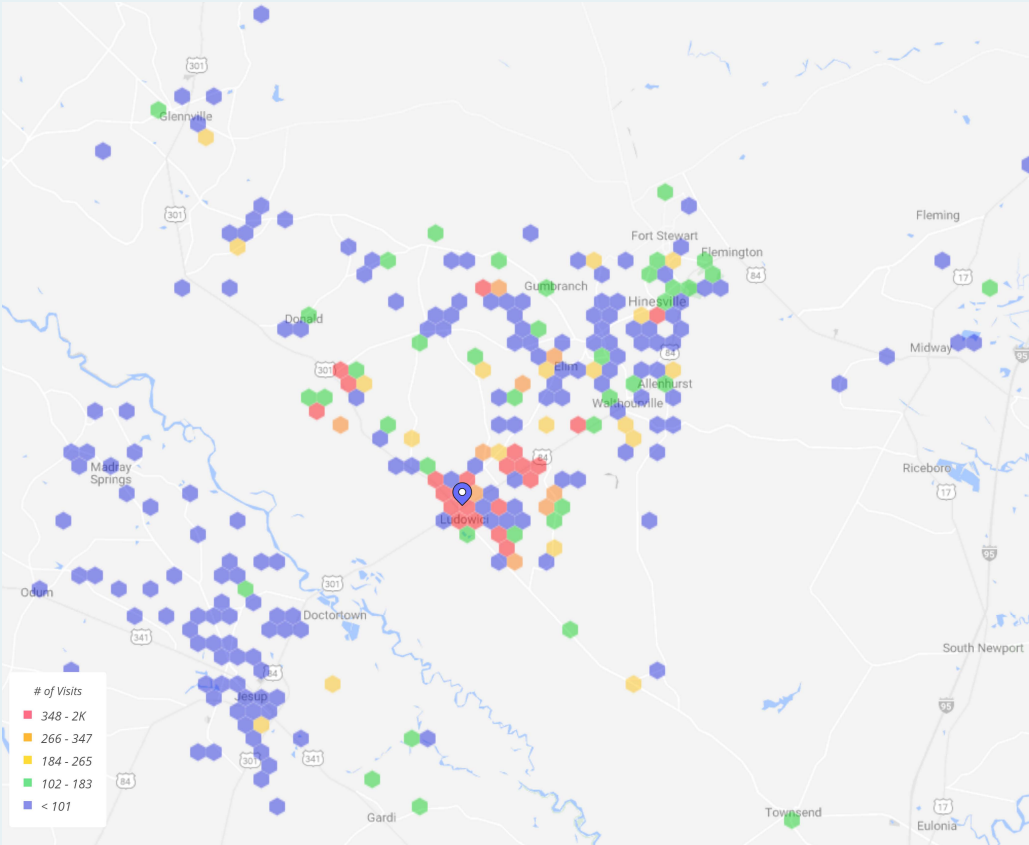

## Daily Visits

● IGA/Dollar General / US 84

## Length-Of-Stay

● IGA/Dollar General / US 84

Average Stay

26 Min

# Trade Area Coverage by Distance

Trade Area Coverage By Distance

● IGA/Dollar General / US 84

# IGA/Dollar General: Home Location Mobile Mapping