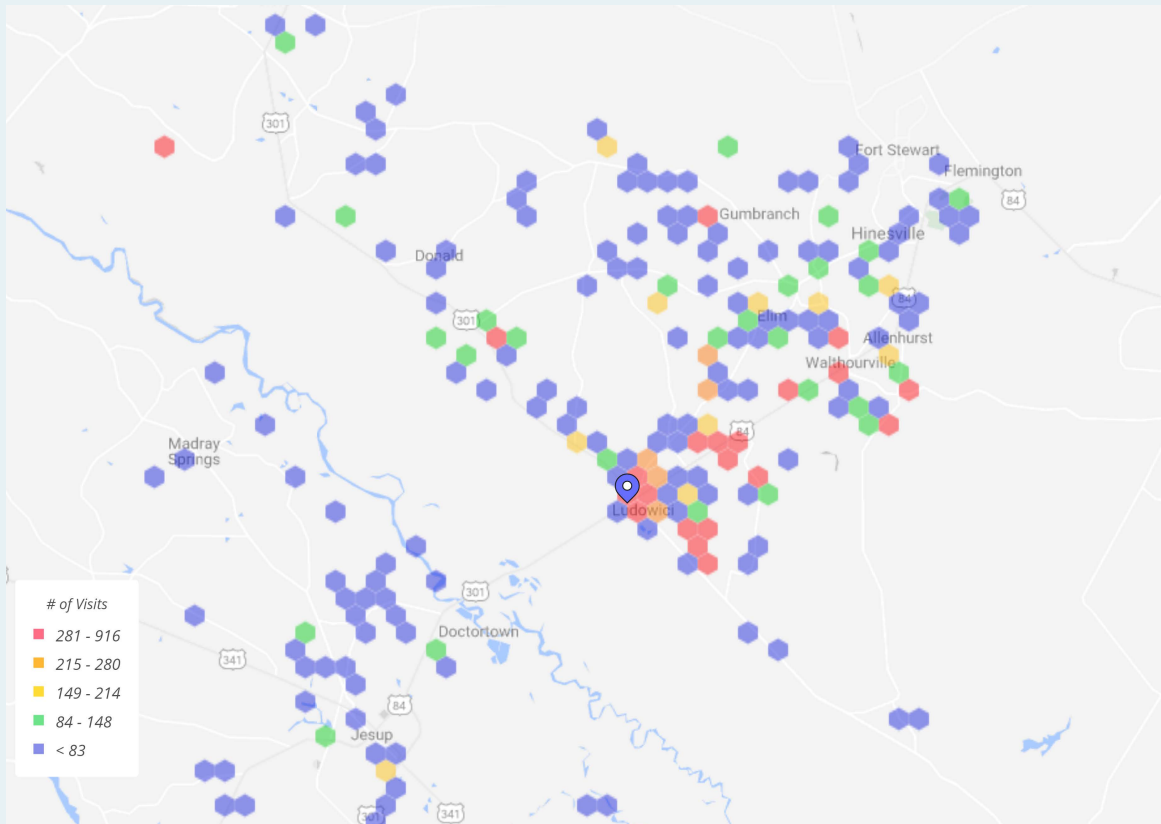

35 Min

Trade Area Coverage by Distance

Trade Area Coverage By Distance

● Dairy Queen / Highway 301 S

Dairy Queen: Home Location Mobile Mapping

Dairy Queen: Work Location Mobile Mapping

Dairy Queen: Customer Travel Patterns - Prior Location