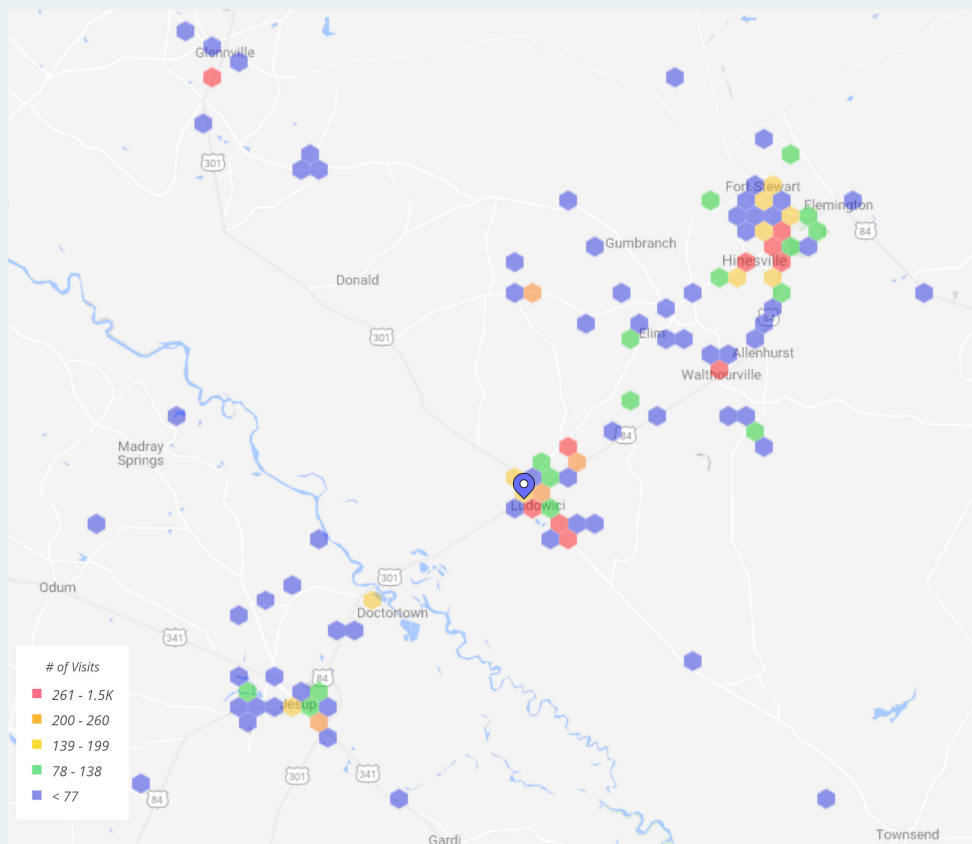

35 Min

Trade Area Coverage by Distance

Trade Area Coverage By Distance

● Dairy Queen / Highway 301 S

Dairy Queen: Home Location Mobile Mapping

Dairy Queen: Work Location Mobile Mapping

Dairy Queen: Customer Travel Patterns - Prior Location