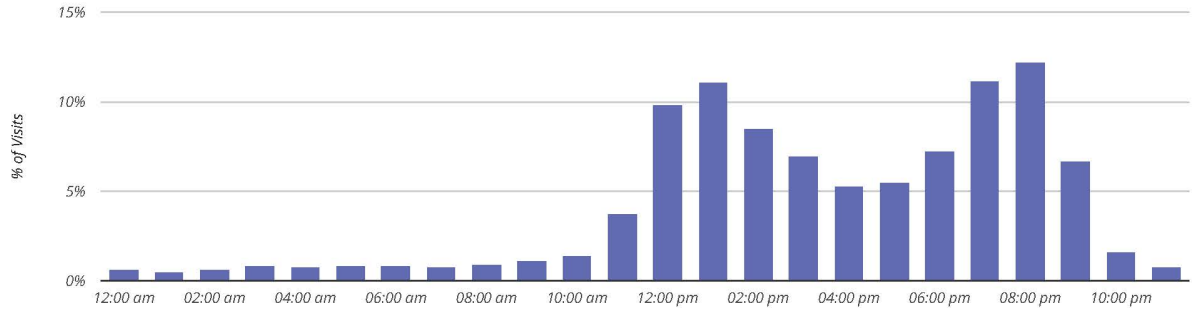

NextSite

Dairy Queen

Highway 301 S, Ludowici, 31316, GA

Jan 21 - Jun 30, 2020

Metrics

	Est. # of Customers	Est. # of Visits	Avg. Visits / Customer	Panel Visits
Dairy Queen / Highway 301 S	12.6K	23.9K	1.90	1.1K

Visits Trend

Hourly Visits

Dairy Queen / Highway 301 S

Daily Visits

Dairy Queen / Highway 301 S

Length-Of-Stay

Dairy Queen / Highway 301 S

Average Stay