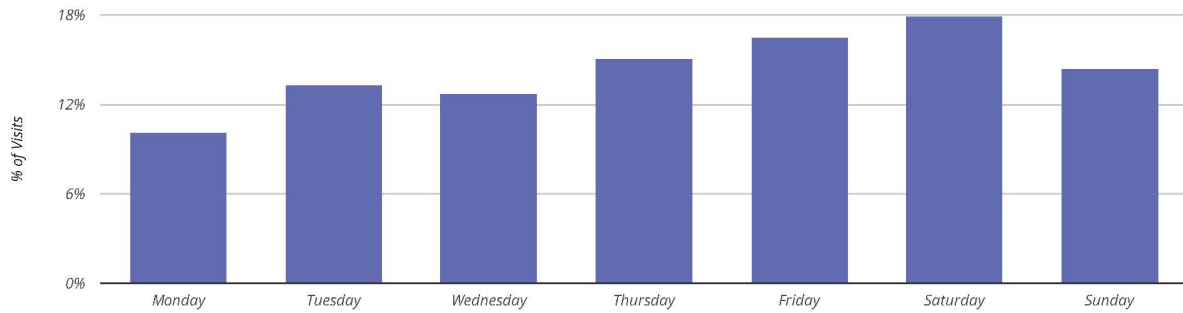

Visits Trend

Hourly Visits

Dairy Queen / Highway 301 S

Daily Visits

Dairy Queen / Highway 301 S

Length-Of-Stay

Dairy Queen / Highway 301 S

Average Stay