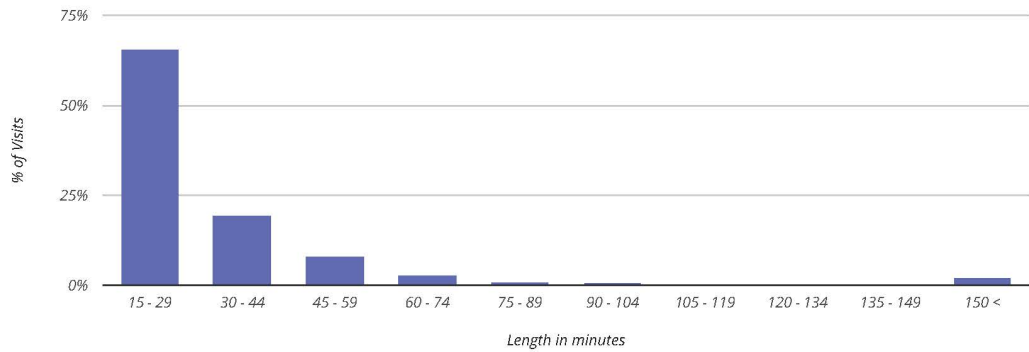

Length-Of-Stay

Dairy Queen / Highway 301 S

Average Stay

35 Min