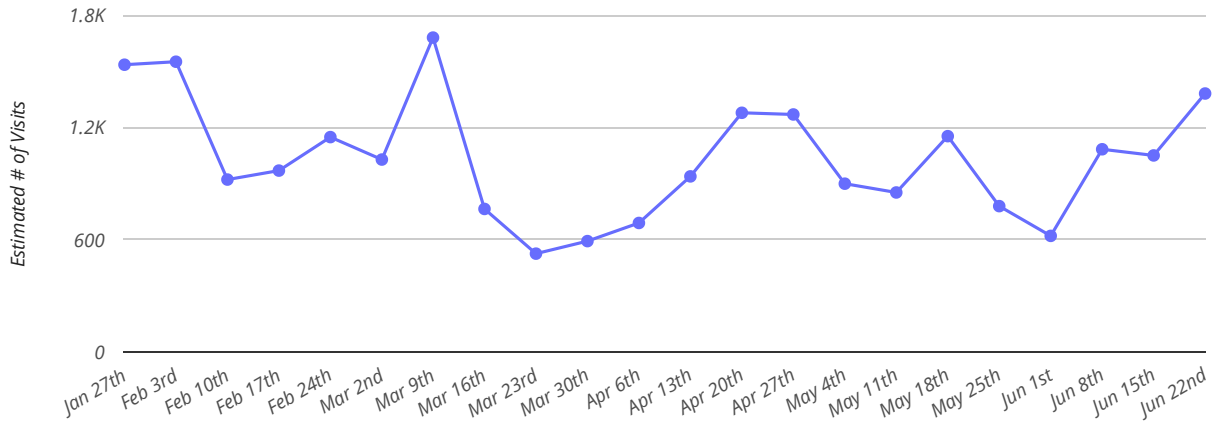

NextSite

Dairy Queen

Highway 301 S, Ludowici, 31316, GA

Jan 21 - Jun 30, 2020

Metrics

	Est. # of Customers	Est. # of Visits	Avg. Visits / Customer	Panel Visits
Dairy Queen / Highway 301 S	12.6K	23.9K	1.90	1.1K

Visits Trend

Hourly Visits

Dairy Queen / Highway 301 S

Daily Visits

Dairy Queen / Highway 301 S

Length-Of-Stay

Dairy Queen / Highway 301 S

Average Stay