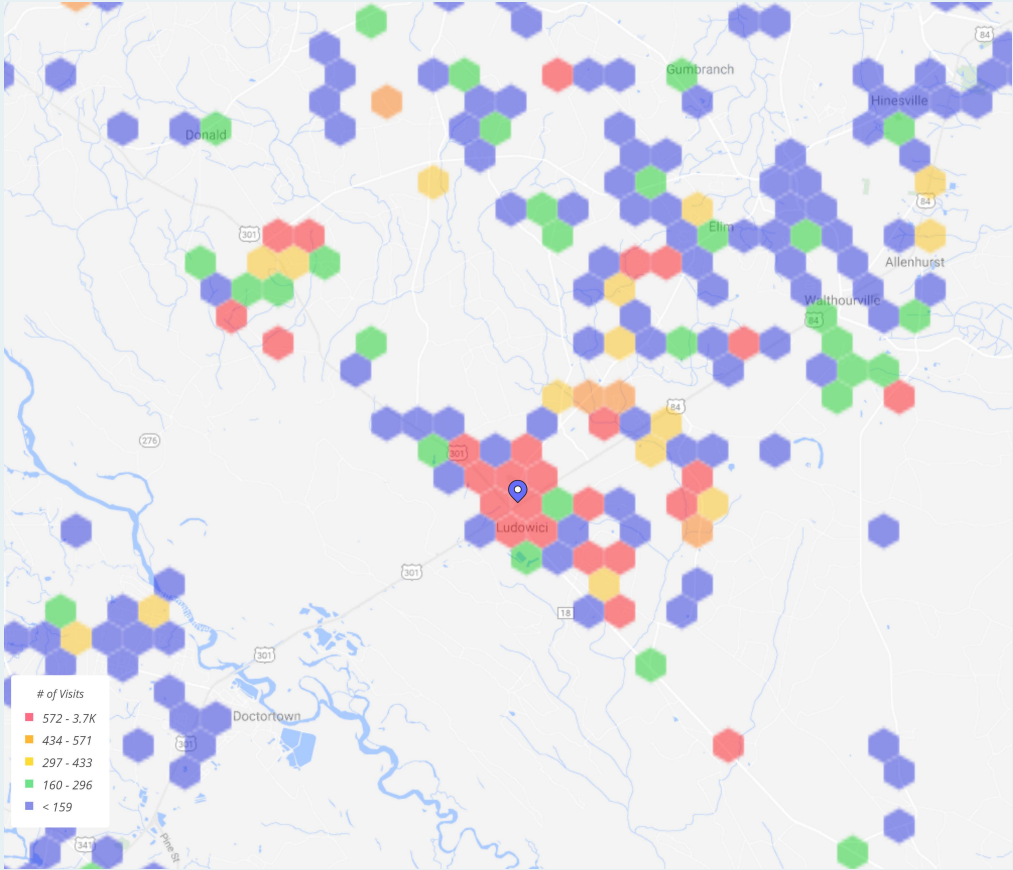

Visits Trend

Hourly Visits

● IGA/Dollar General / US 84

Daily Visits

● IGA/Dollar General / US 84

Length-Of-Stay

● IGA/Dollar General / US 84

Trade Area Coverage by Distance

Trade Area Coverage By Distance

● IGA/Dollar General / US 84

IGA/Dollar General: Home Location Mobile Mapping

IGA/Dollar General: Work Location Mobile Mapping

IGA/Dollar General: Customer Travel Patterns - Prior Location

All Apparel Dining Electronics Fitness Groceries ▾

Min. Visit 1

Download ▾

IGA/Dollar General

	Place	Customers
1	Walmart Neighborhood Market / W Oglethorpe Hwy Ste A	8.5K (42.6%)
2	Kroger / W Oglethorpe Hwy	6.6K (33.1%)
3	Food Lion Grocery Store / GA Highway 196 W	6.4K (32.3%)
4	Flash Foods / South Main St.	4.5K (22.9%)
5	Harvey's / S 1st St	3.2K (16.2%)

All Apparel Dining Electronics Fitness **Superstores** ▾

Min. Visit **1**

Download ▾

IGA/Dollar General		
Place		Customers
1	Walmart Supercenter / W Oglethorpe Hwy	13.7K (68.9%)
2	Walmart Supercenter / N 1st St	11.6K (58.3%)
3	Sam's Club / Canal Crossing	4.4K (22.1%)
4	Big Lots / W Oglethorpe Hwy	4.2K (20.9%)
5	Target / Glynn Isle	3.2K (16.1%)