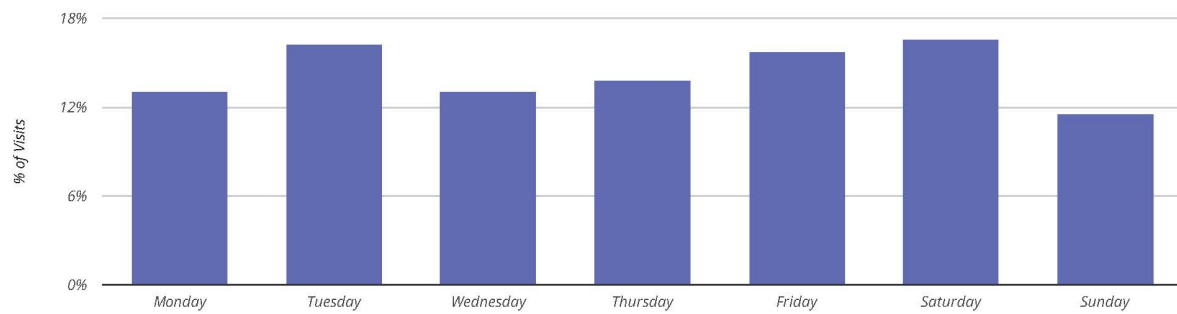

Visits Trend

Hourly Visits

● IGA/Dollar General / US 84

Daily Visits

● IGA/Dollar General / US 84

Length-Of-Stay

● IGA/Dollar General / US 84

Trade Area Coverage by Distance

Trade Area Coverage By Distance

● IGA/Dollar General / US 84

IGA/Dollar General: Home Location Mobile Mapping

IGA/Dollar General: Work Location Mobile Mapping

IGA/Dollar General: Customer Travel Patterns - Prior Location