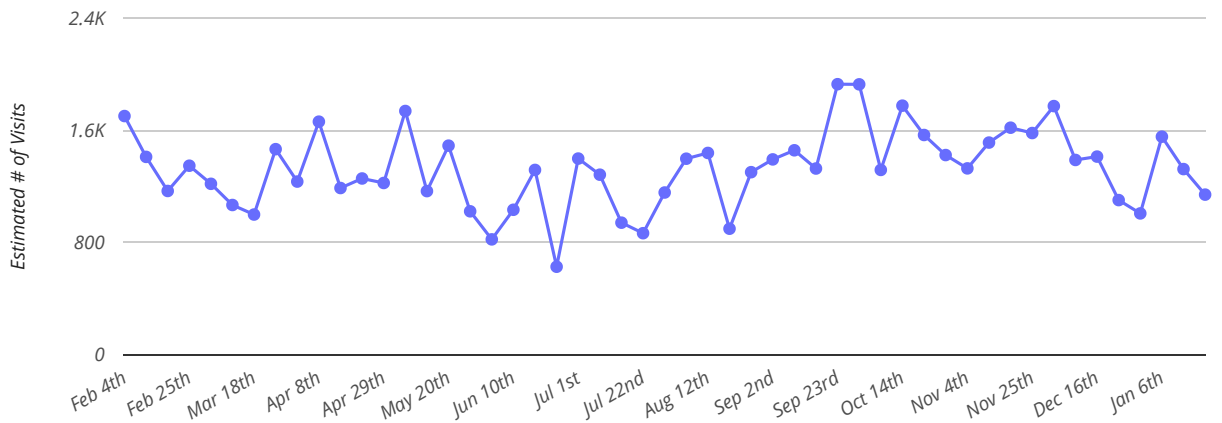

IGA/Dollar General

84 US 84, Ludowici, 31316, GA

Feb 01, 2019 - Jan 31, 2020

Metrics

	Est. # of Customers	Est. # of Visits	Avg. Visits / Customer	Panel Visits
IGA/Dollar General / US 84	19.8K	69.4K	3.50	2.2K

Visits Trend

Hourly Visits

● IGA/Dollar General / US 84

Daily Visits

● IGA/Dollar General / US 84

Length-Of-Stay

● IGA/Dollar General / US 84

Trade Area Coverage by Distance