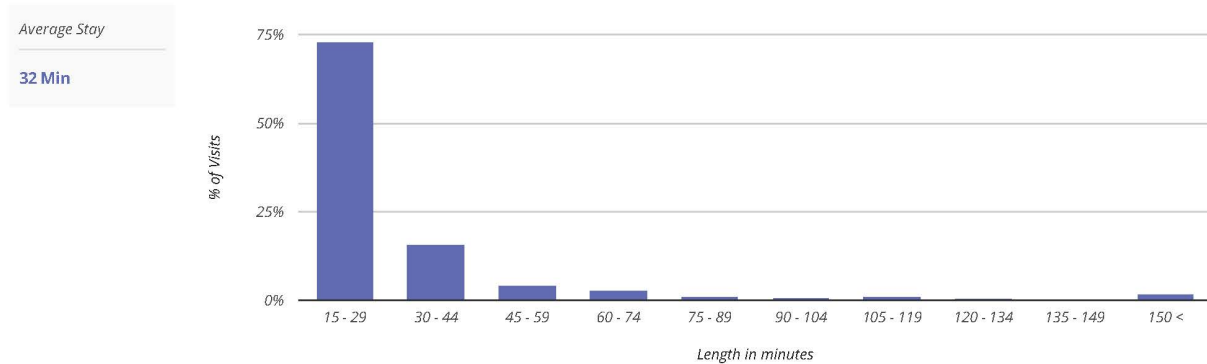

Visits Trend

Hourly Visits

● IGA/Dollar General / US 84

Daily Visits

● IGA/Dollar General / US 84

Length-Of-Stay

● IGA/Dollar General / US 84

Trade Area Coverage by Distance

Trade Area Coverage By Distance

● IGA/Dollar General / US 84

IGA/Dollar General: Home Location Mobile Mapping

IGA/Dollar General: Work Location Mobile Mapping

IGA/Dollar General: Customer Travel Patterns - Prior Location