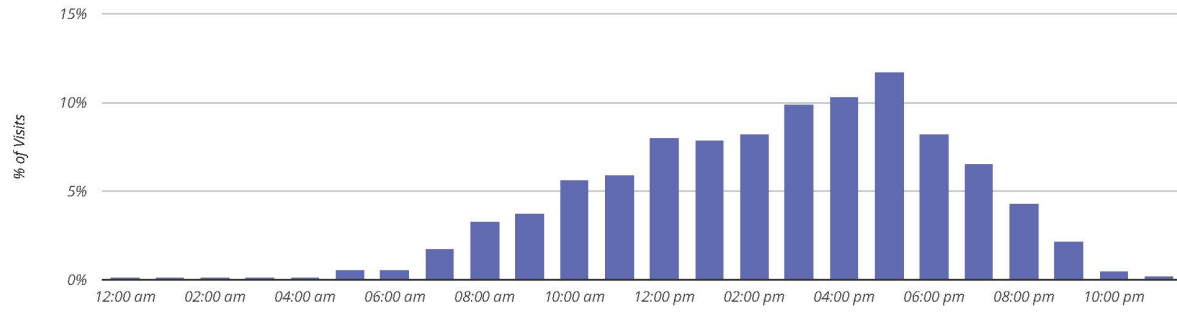

Visits Trend

Hourly Visits

● IGA/Dollar General / US 84

Daily Visits

● IGA/Dollar General / US 84

Length-Of-Stay

● IGA/Dollar General / US 84

Trade Area Coverage by Distance