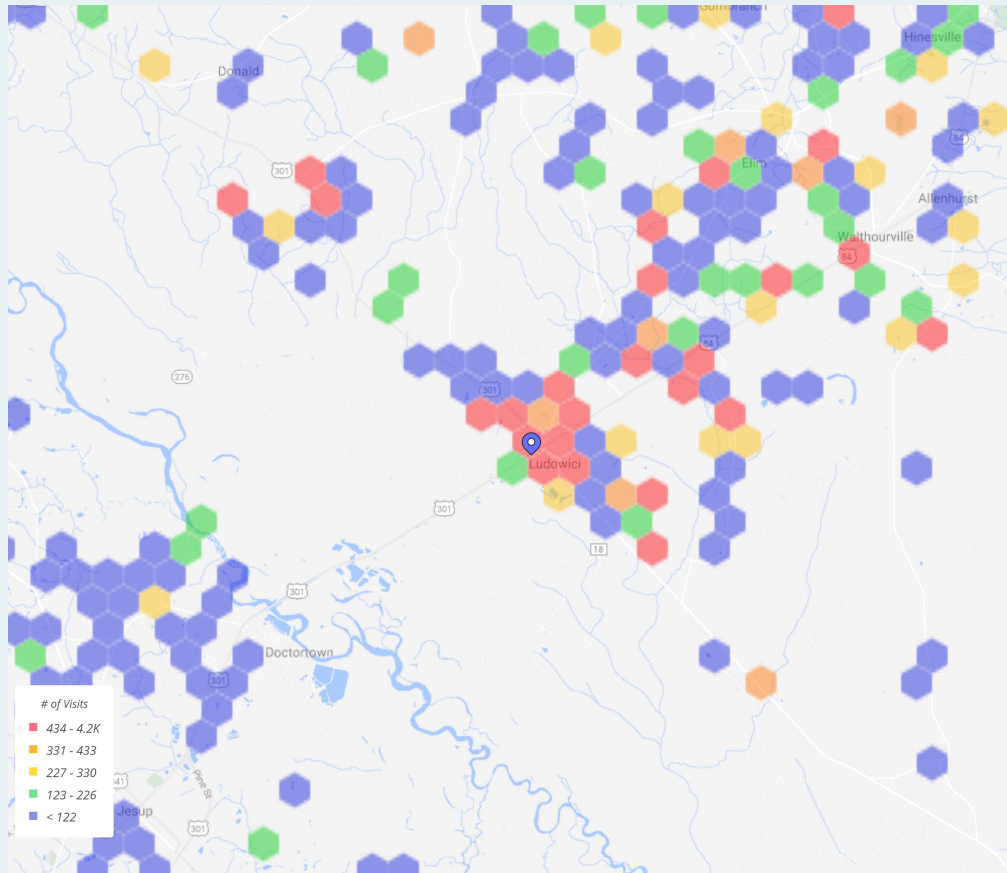

43 Min

Trade Area Coverage by Distance

Trade Area Coverage By Distance

● Dairy Queen / Highway 301 S

Dairy Queen: Home Location Mobile Mapping

Dairy Queen: Work Location Mobile Mapping

Dairy Queen: Customer Travel Patterns - Prior Location

All Apparel Dining Electronics Fitness **Superstores** ▾

Min. Visit 1

Download ▾

Dairy Queen

	Place	Customers
1	Walmart Supercenter / W Oglethorpe Hwy	13.4K (57.9%)
2	Walmart Supercenter / N 1st St	11.7K (50.7%)
3	Sam's Club / Canal Crossing	4.9K (21.4%)
4	Big Lots / W Oglethorpe Hwy	4.3K (18.6%)
5	Target / Glynn Isle	3.7K (16.2%)