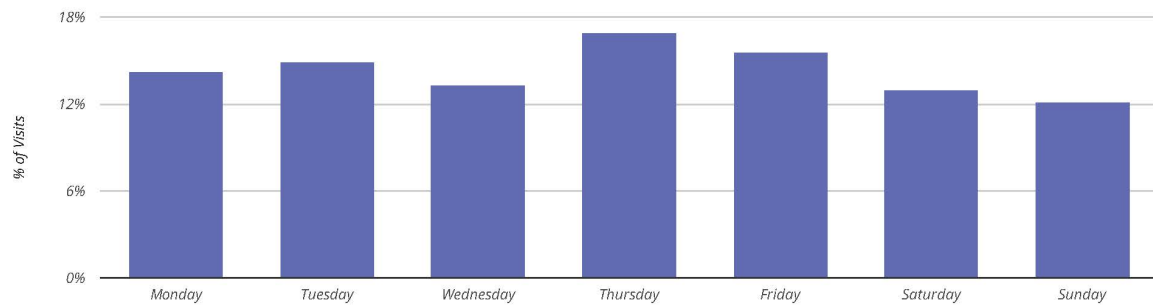

Visits Trend

Hourly Visits

Dairy Queen / Highway 301 S

Daily Visits

Dairy Queen / Highway 301 S

Length-Of-Stay

Dairy Queen / Highway 301 S

Average Stay