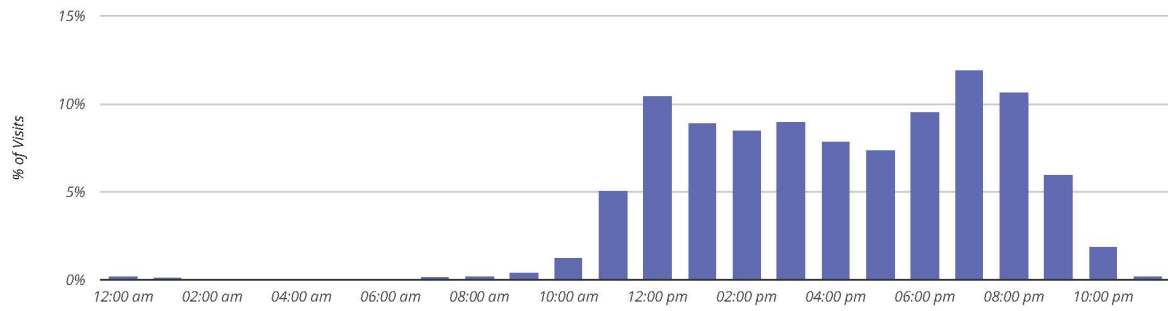

Visits Trend

Hourly Visits

Dairy Queen / Highway 301 S

Daily Visits

Dairy Queen / Highway 301 S

Length-Of-Stay

Dairy Queen / Highway 301 S

Average Stay