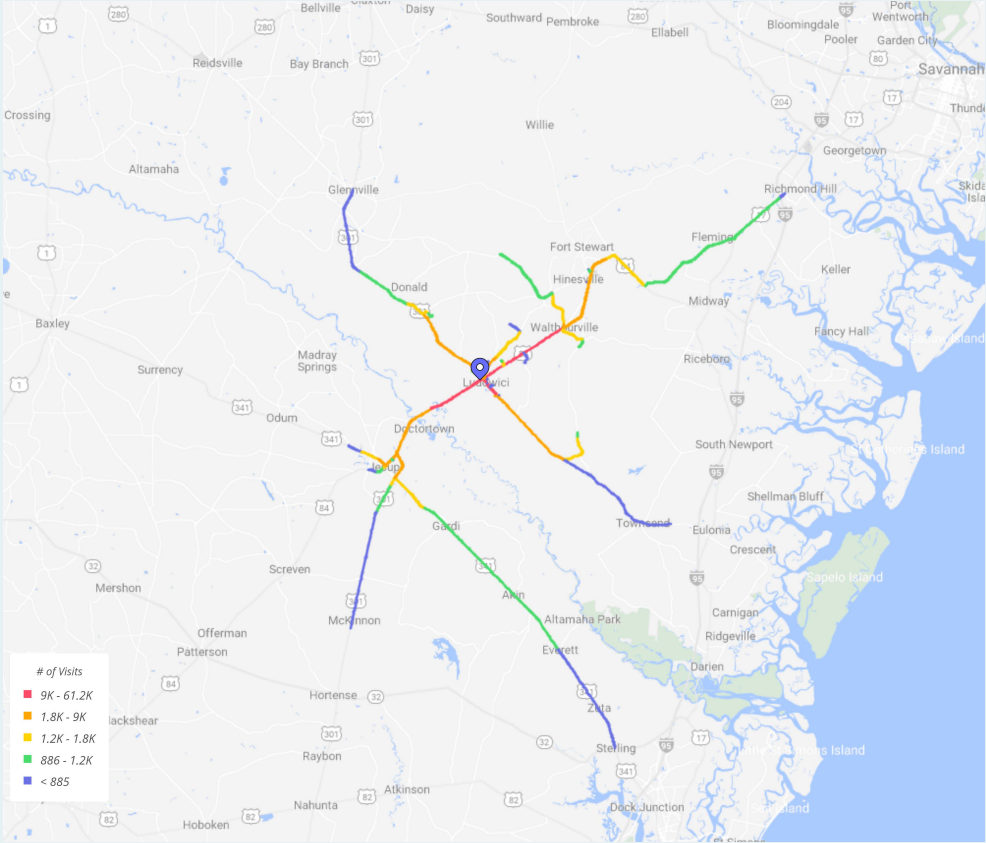

43 Min

Trade Area Coverage by Distance

Trade Area Coverage By Distance

● Dairy Queen / Highway 301 S

Dairy Queen: Home Location Mobile Mapping

Dairy Queen: Work Location Mobile Mapping

Dairy Queen: Customer Travel Patterns - Prior Location