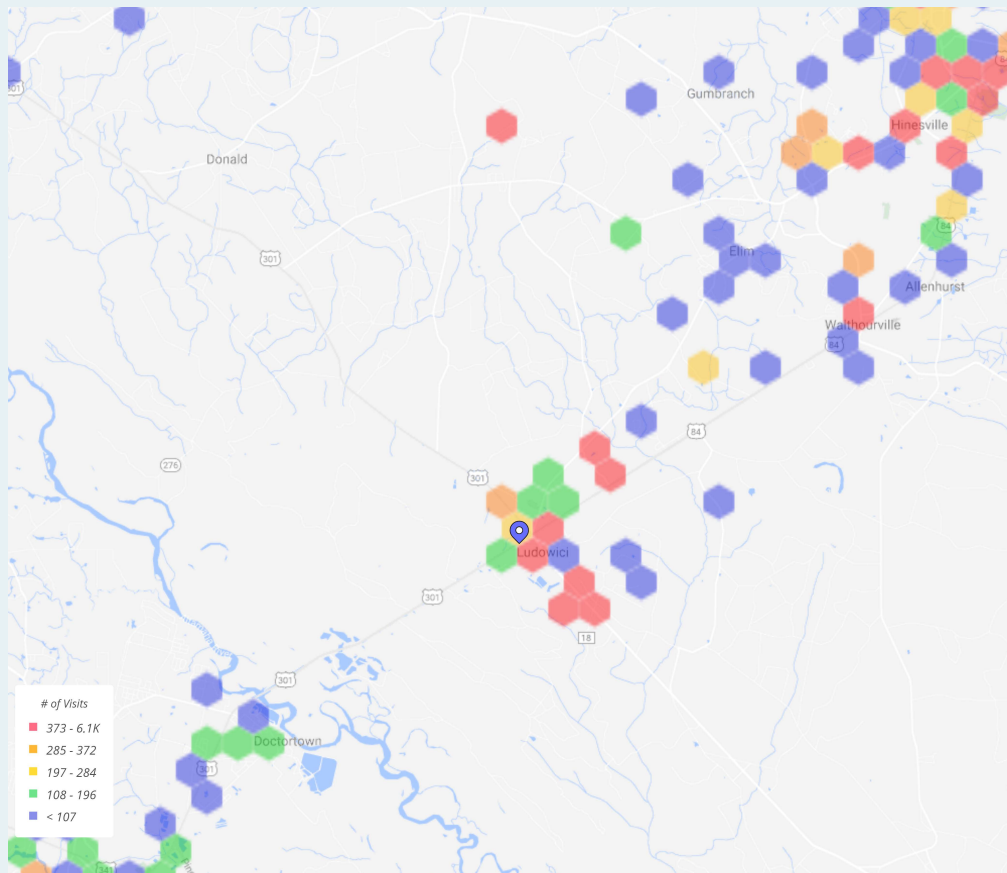

43 Min

Trade Area Coverage by Distance

Trade Area Coverage By Distance

● Dairy Queen / Highway 301 S

Dairy Queen: Home Location Mobile Mapping

Dairy Queen: Work Location Mobile Mapping

Dairy Queen: Customer Travel Patterns - Prior Location

All Apparel Dining Electronics Fitness **Superstores** ▾

Min. Visit 1

Download ▾

Dairy Queen

	Place	Customers
1	Walmart Supercenter / W Oglethorpe Hwy	13.4K (57.9%)
2	Walmart Supercenter / N 1st St	11.7K (50.7%)
3	Sam's Club / Canal Crossing	4.9K (21.4%)
4	Big Lots / W Oglethorpe Hwy	4.3K (18.6%)
5	Target / Glynn Isle	3.7K (16.2%)