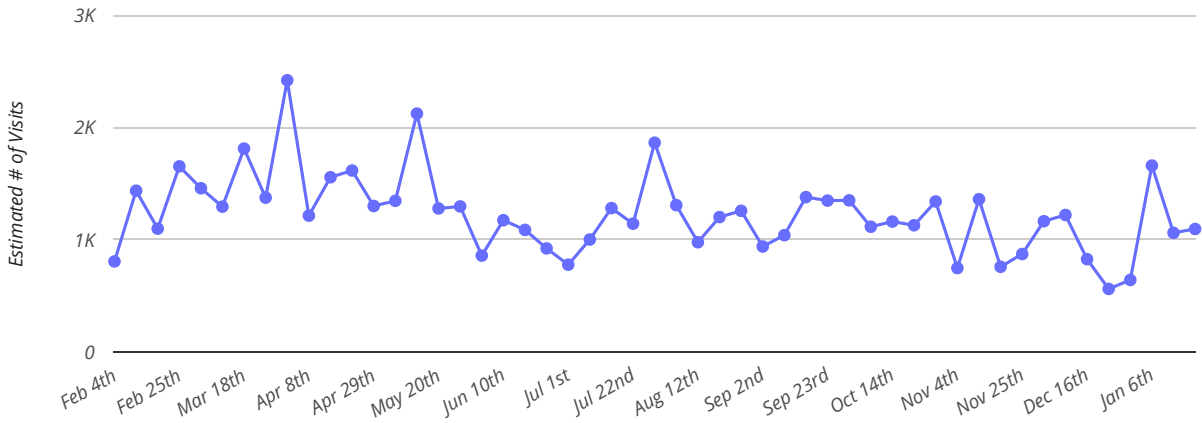

NextSite

Dairy Queen

Highway 301 S, Ludowici, 31316, GA

Feb 01, 2019 - Jan 31, 2020

Metrics

	Est. # of Customers	Est. # of Visits	Avg. Visits / Customer	Panel Visits
Dairy Queen / Highway 301 S	23.1K	64.3K	2.78	2.2K

Visits Trend

Hourly Visits

Dairy Queen / Highway 301 S

Daily Visits

Dairy Queen / Highway 301 S

Length-Of-Stay

Dairy Queen / Highway 301 S

Average Stay