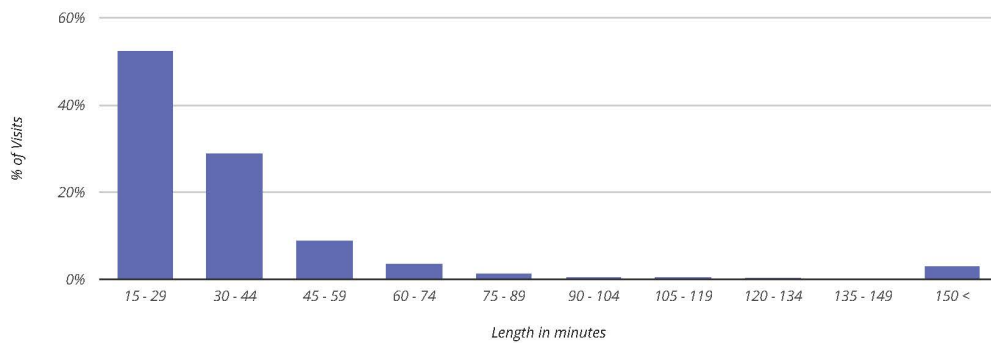

Length-Of-Stay

Dairy Queen / Highway 301 S

Average Stay

43 Min